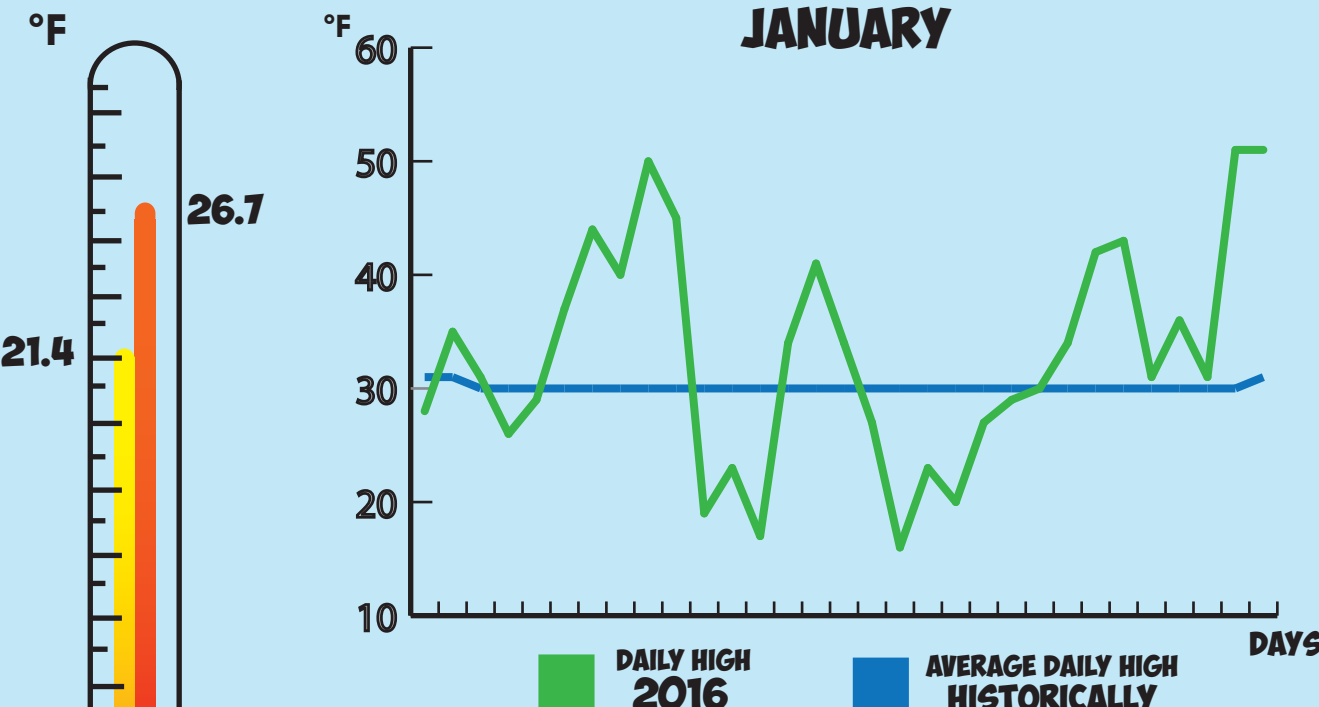

# WINTER MAYHEM

WITH SUCH A DRASTIC CHANGE IN WEATHER PATTERNS FROM 2015 TO 2016, STUDENTS ARE WONDERING WHAT HAS HAPPENED TO OUR MICHIGAN WINTER WONDERLAND

**SO FAR IN 2016...**

**HOTTEST DAY**  
**61°**

**COLDEST DAY**  
**2°**

■ JANUARY AVERAGE 2015  
■ JANUARY AVERAGE 2016

## SNOWFALL

**HISTORICAL AVERAGE** **16.4 IN** **JANUARY 2016** **12.2 IN**